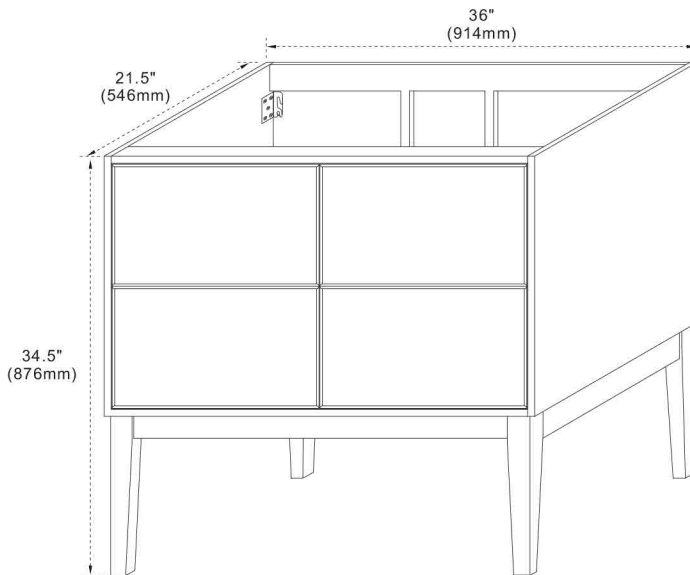

FEATURES

1. Solid wood and Plywood;
2. Two soft closing doors;
3. One full extension soft closing drawer;
4. Dovetail construction drawer;
5. Adjustable interior shelves;
6. Detachable wooden base

COLORS/FINISHES

CP - Cappuccino

**NOTE: SINK STYLE, SHAPE, FAUCET HOLES, CUTOUT ON TOP, VANITY MAY VARY FROM THE PICTURE ABOVE.
INSTRUCTIONAL PURPOSE ONLY.**

Professional installation is recommended.

www.bellaterra-home.com

Bellaterra Home LLC, All Rights Reserved 2018