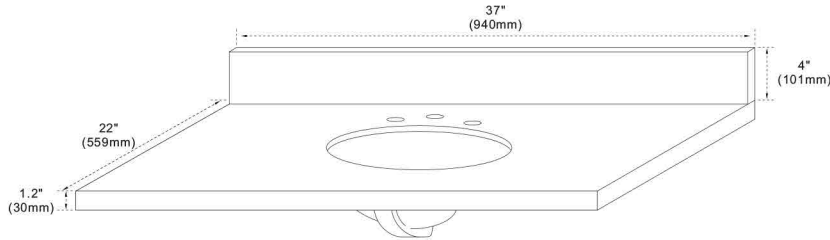

## FEATURES

1. Single 18" oval undermount sink cutout;
2. 8" wide spread faucet holes;
3. 4" height backsplash included;
4. Thickness laminated to 1.2"